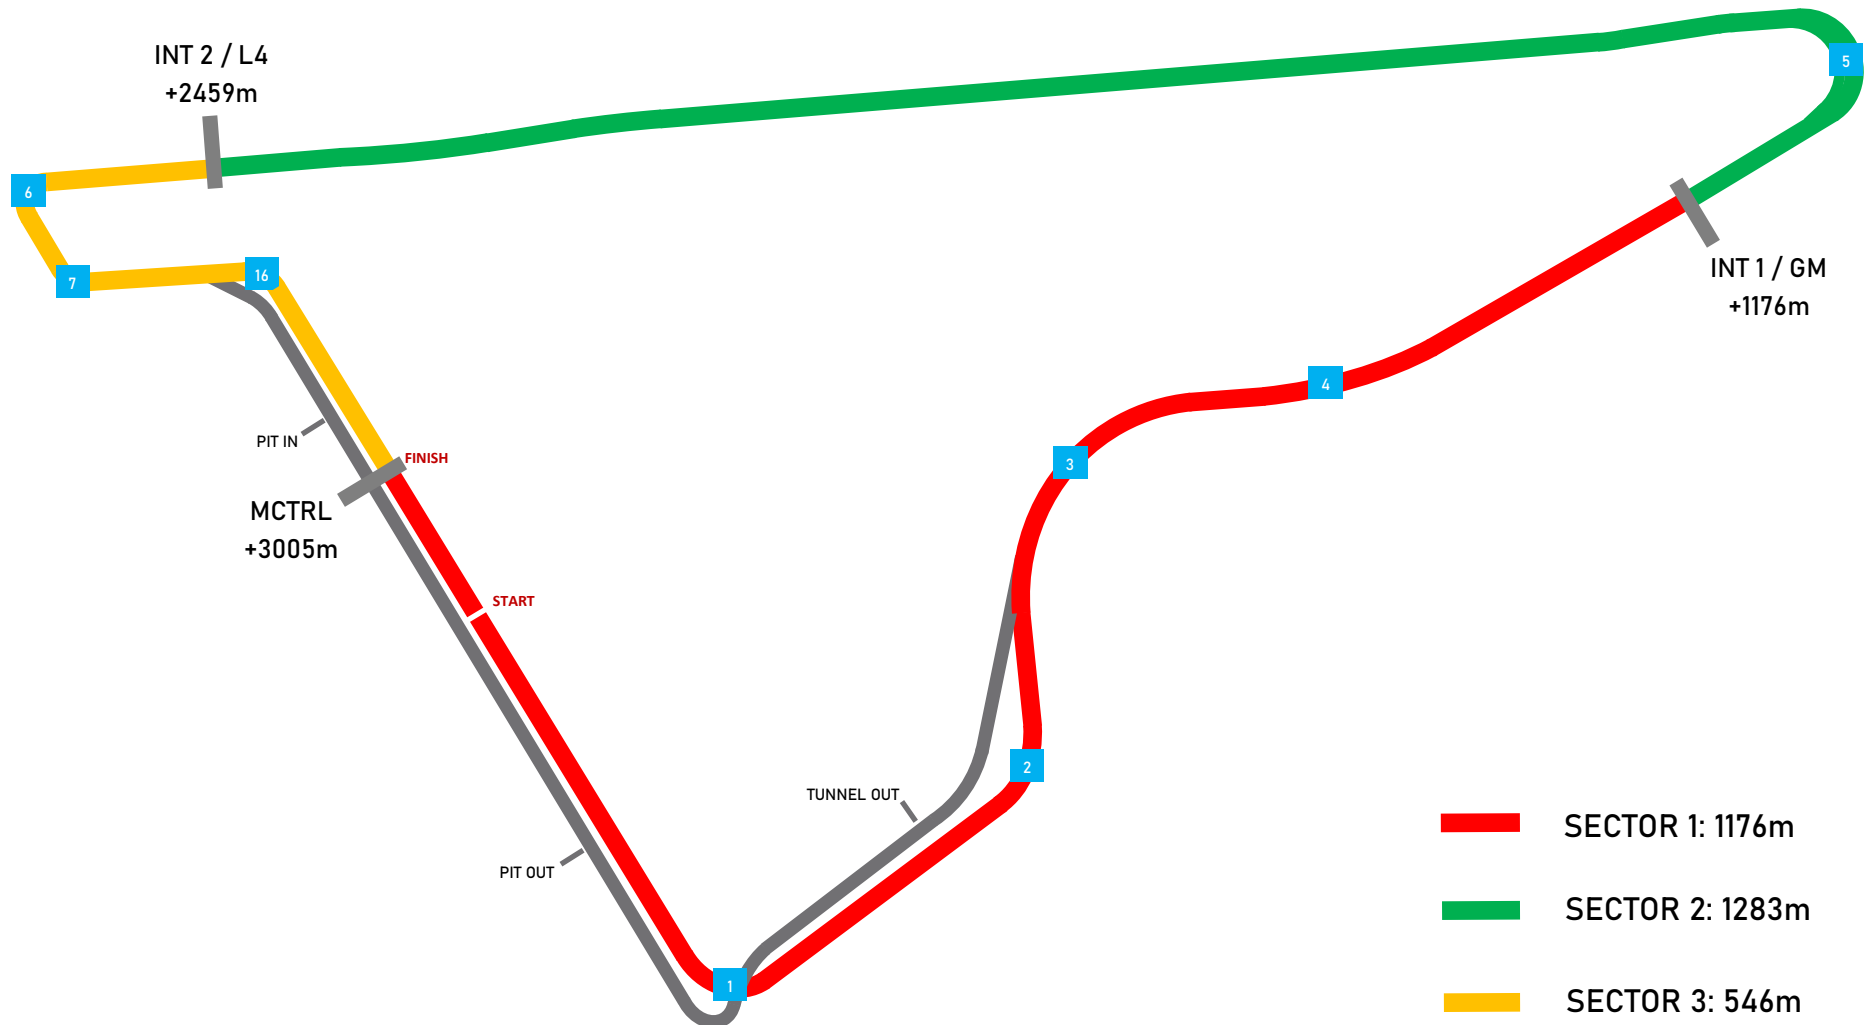

North Circuit

3.005km

SECTOR 1: 1176m

SECTOR 2: 1283m

SECTOR 3: 546m

PIT IN > PIT OUT: 355m

PIT IN > TUNNEL OUT: 644m