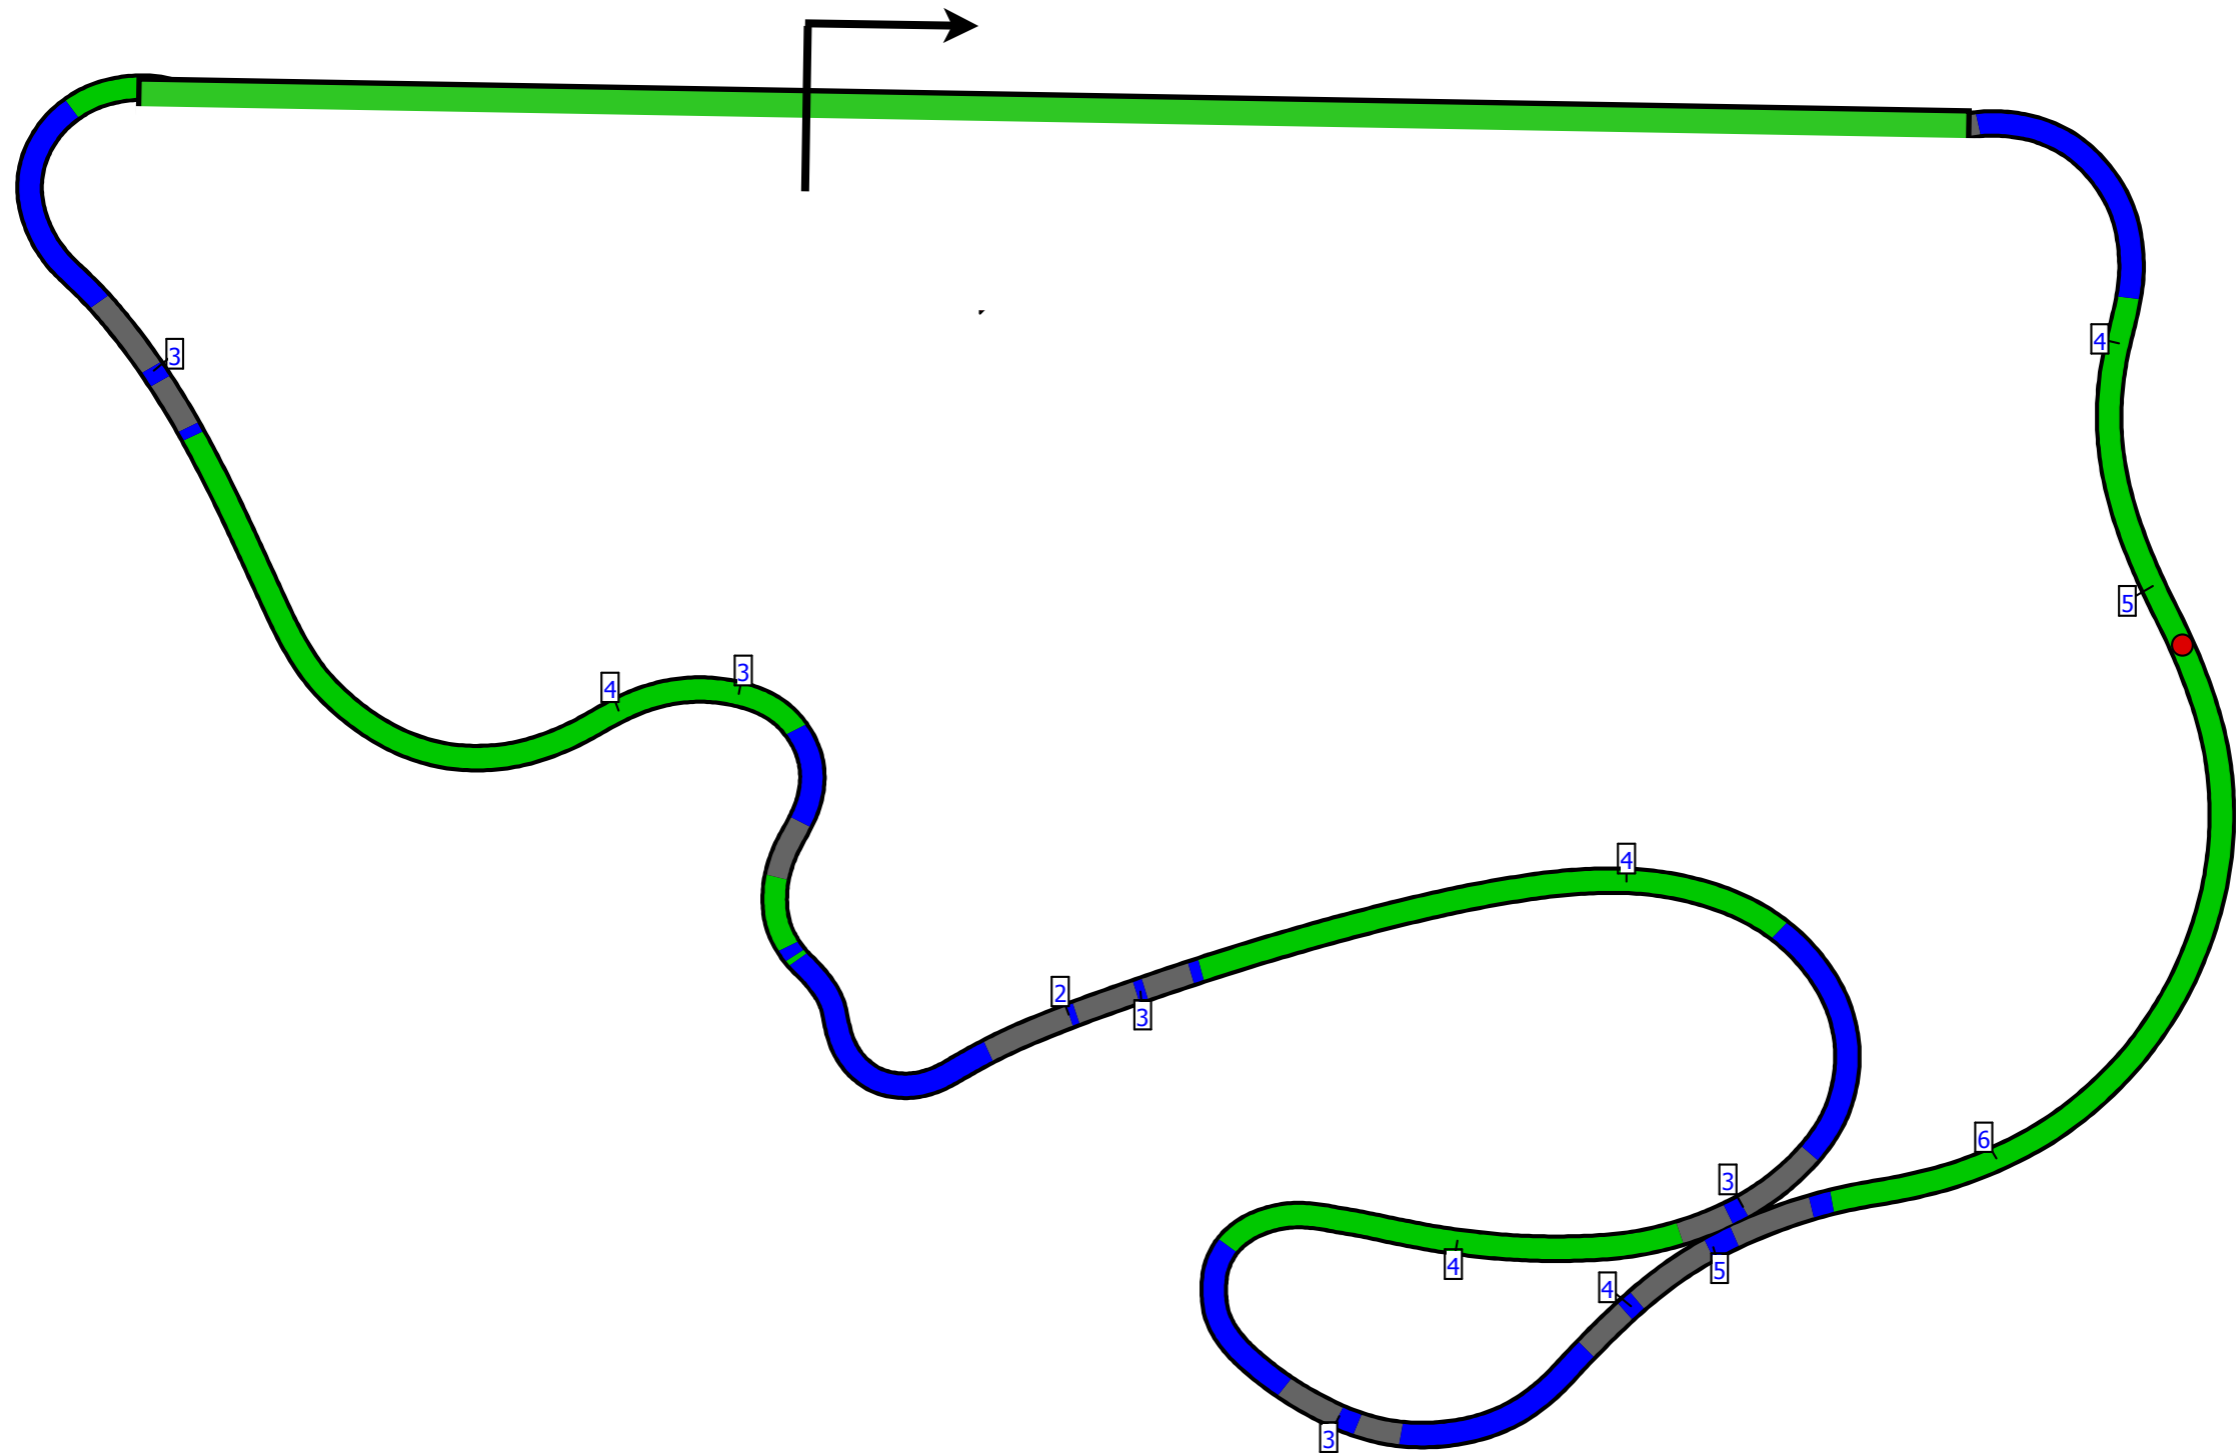

GulfSport Radical Cup National Track

Throttle Pos [%]

85.0	▲
15.0	▼